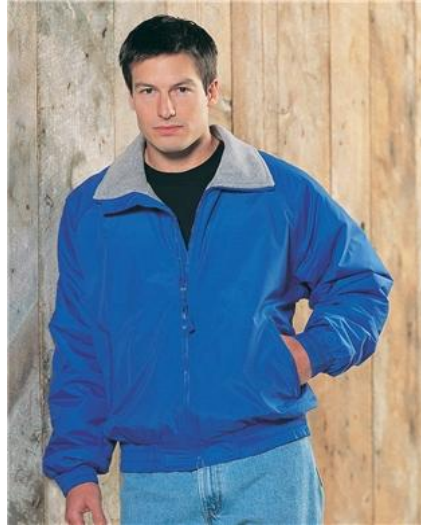

AWARD APPAREL

NOTE: Tax not included in Price

Volunteer - 8000

Adult Light Weight

Windproof/Waterproof

Poly/Nylon w/Fleece

Black, forrest, blue, Burgandy Navy,
Red, Khaki, Maroon, Gray, Lime, Orange

Survivor - 8600

Adult Med Weight

Windproof/Waterproof

Poly/Nylon w/Fleece

Black, green, blue, Burgandy Navy,
Red

Mountaineer - 8800

Adult Heavy Weight

Windproof/Waterproof

Poly/Nylon w/Fleece

Most Colors, Not Pastels

Bay Watch - 3600

Adult Med Weight, Poly/Jersey

Windproof/Waterproof

Black, Brown, Forrest, Gray,
Khaki, Burg, Navy, Purple,
Red Royal, Gold, Maroon

Bay Watch - 3500

Juniors Med Weight, Poly/Jersey